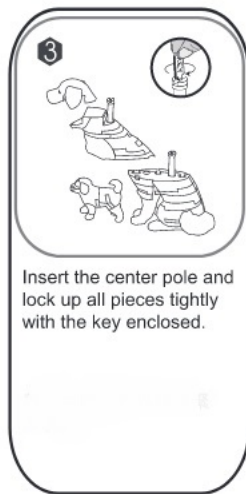

Dog & Puppy

PRODUCT CONTENT

- 44 Individual Pieces and 1 Key.

INSTRUCTIONS

1. Please count and make sure all pieces are present before assembly.
2. The pole pieces are delicate. To prevent damage, do not use excessive force.
3. Assemble crystal puzzle by putting the puzzle pieces together in the order shown below.
4. Missing a piece? Email info@ugames.com or call (415) 503-1600 with missing piece number.