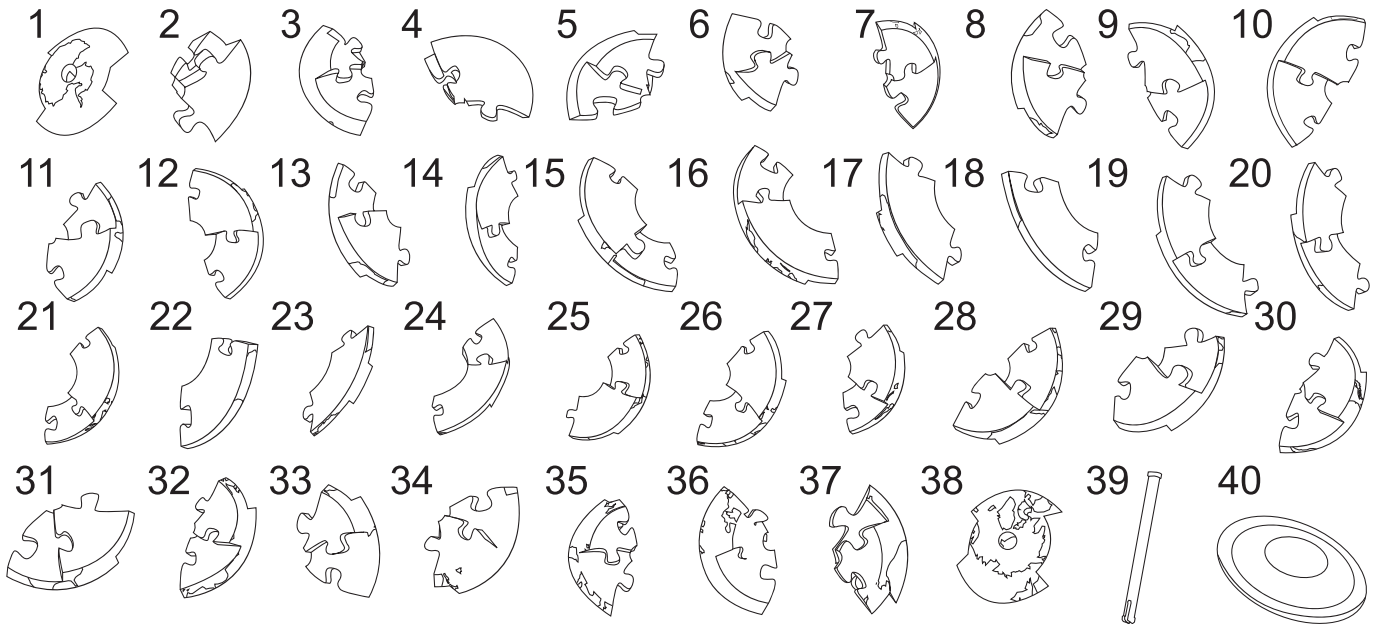

INSTRUCTIONS

1. Please count and make sure all pieces are present before assembly.
2. The pole pieces are delicate. To prevent damage, do not use excessive force.
3. Assemble crystal puzzle by putting the puzzle pieces together in the order shown below.
4. Missing a piece? Email info@ugames.com or call (415) 503-1600 with missing piece number.

HINTS

1

Don't lose any of the puzzle pieces.

2

When the Earth is completely built, insert the center pole. This will interlock the loops and all of the pieces into place.